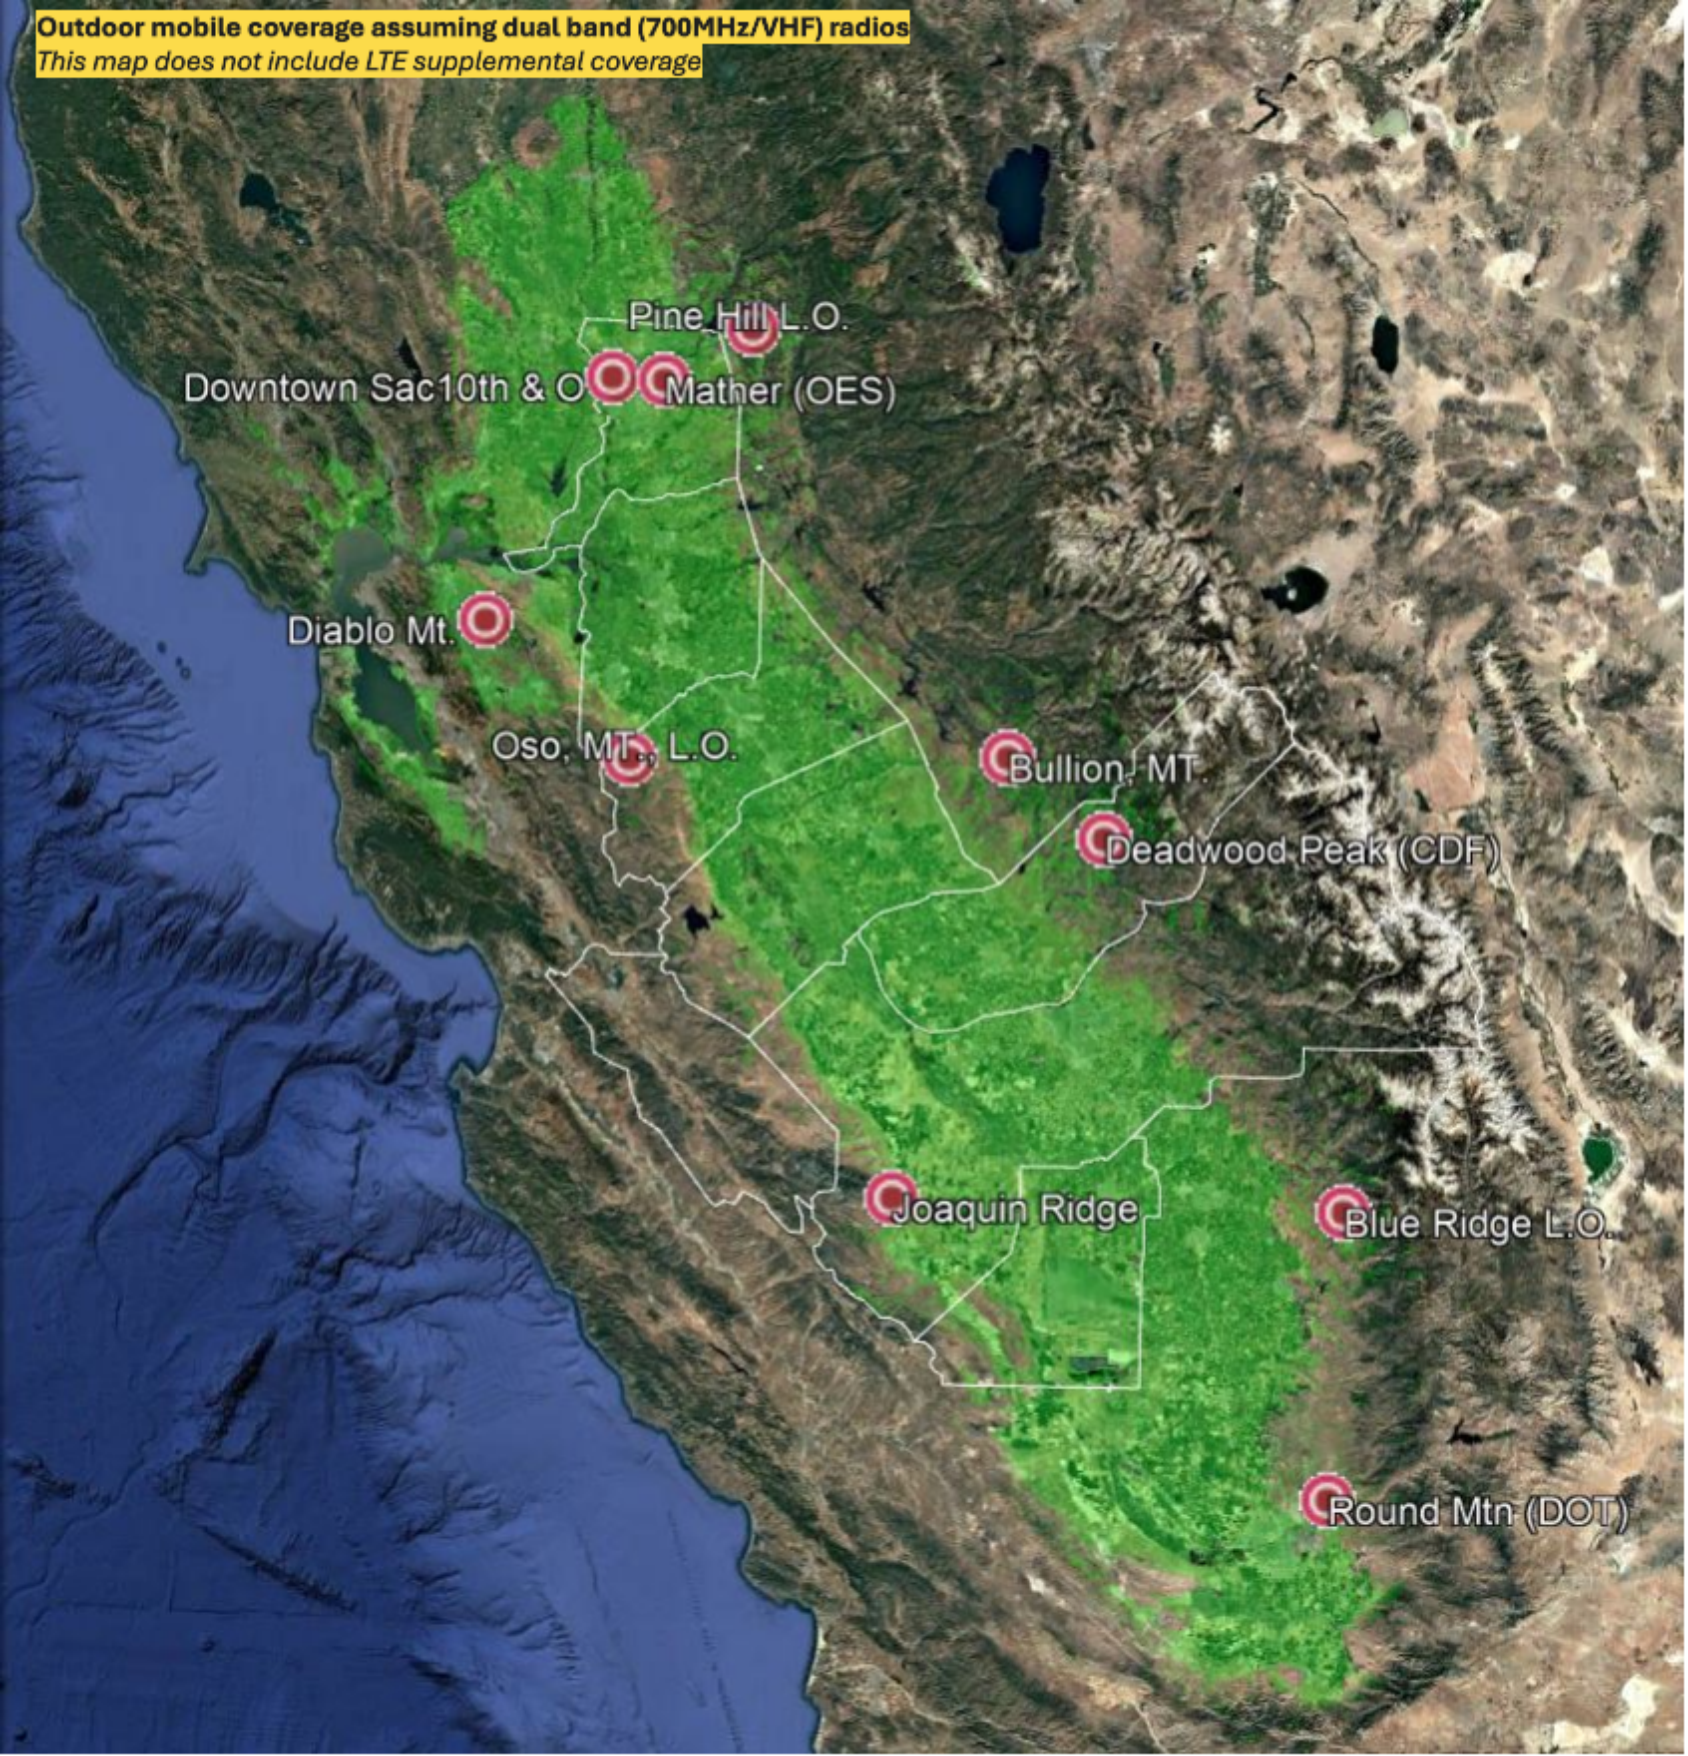

Outdoor mobile coverage assuming dual band (700MHz/VHF) radios
This map does not include LTE supplemental coverage

Pine Hill L.O.
Downtown Sac 10th & O
Mather (OES)

Diablo Mt.

Oso, MT., L.O.

Bullion, MT.

Deadwood Peak (CDF)

Joaquin Ridge

Blue Ridge L.O.

Round Mtn (DOT)