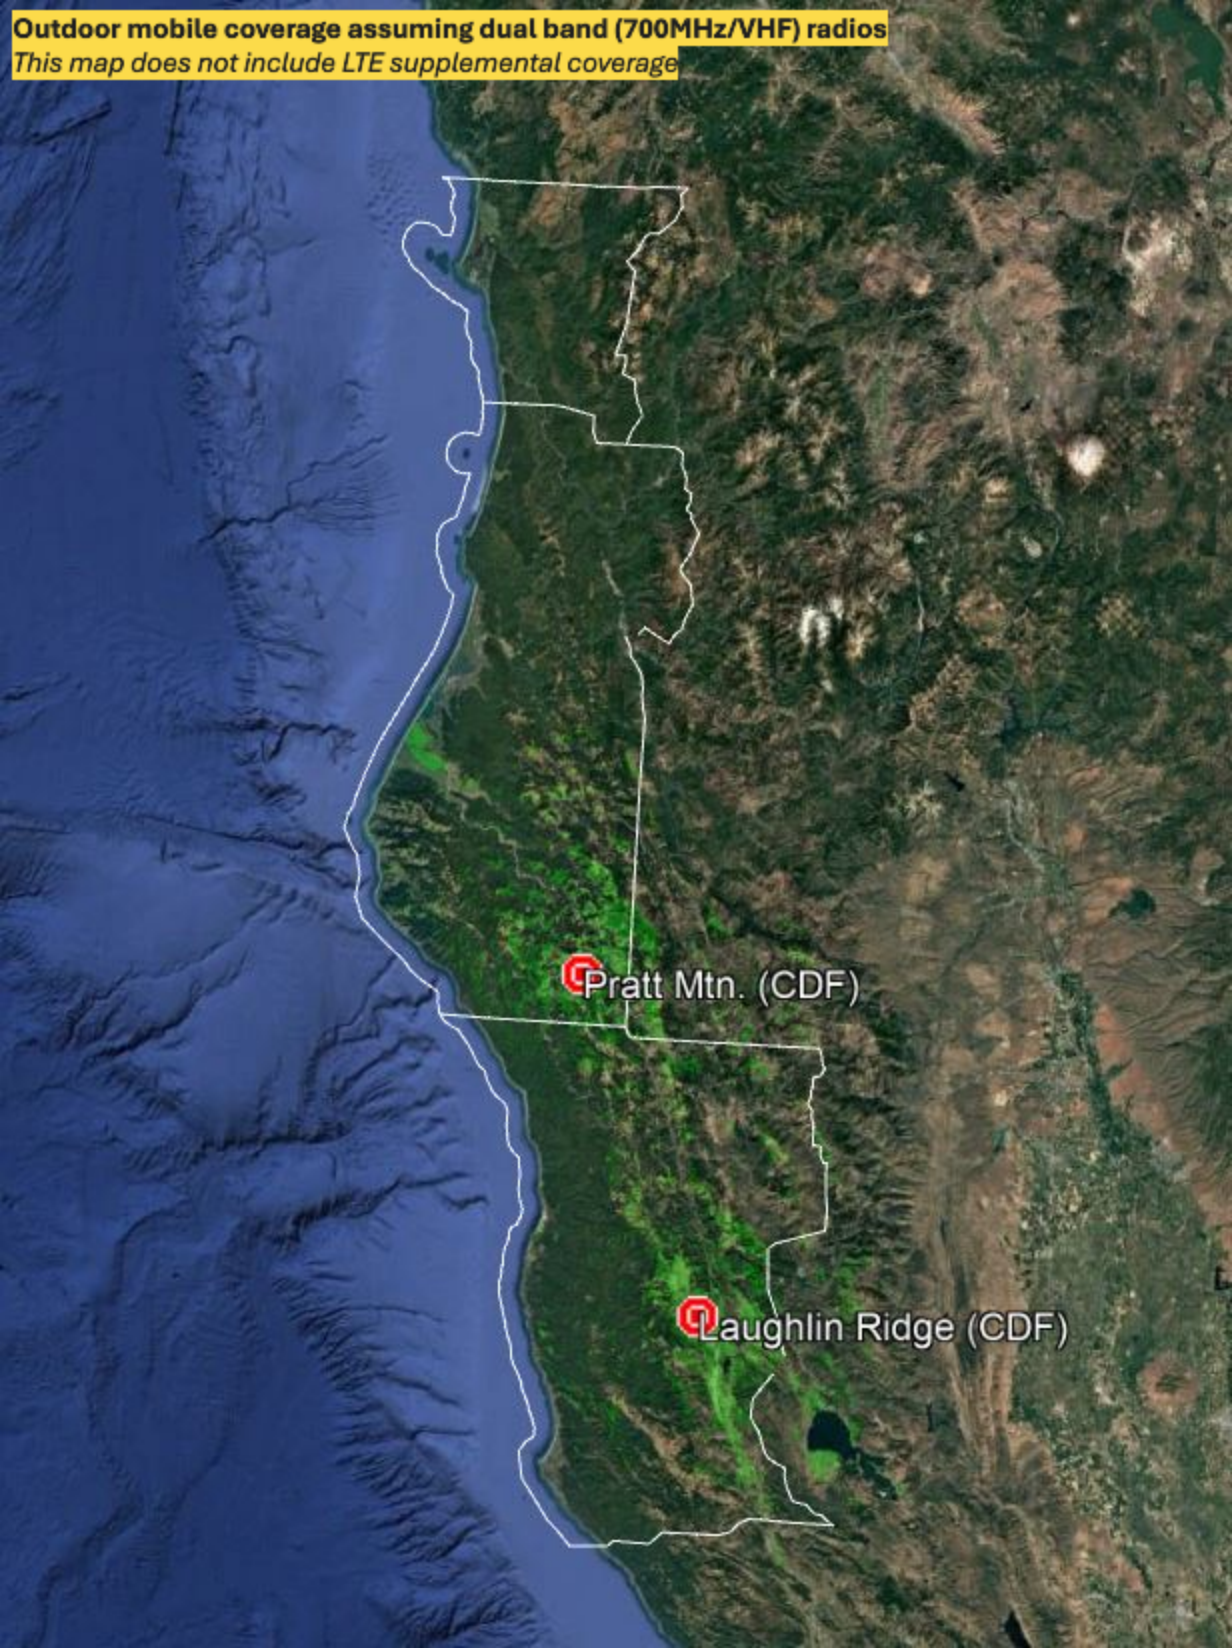

**Outdoor mobile coverage assuming dual band (700MHz/VHF) radios**  
*This map does not include LTE supplemental coverage*

Pratt Mtn. (CDF)

Laughlin Ridge (CDF)